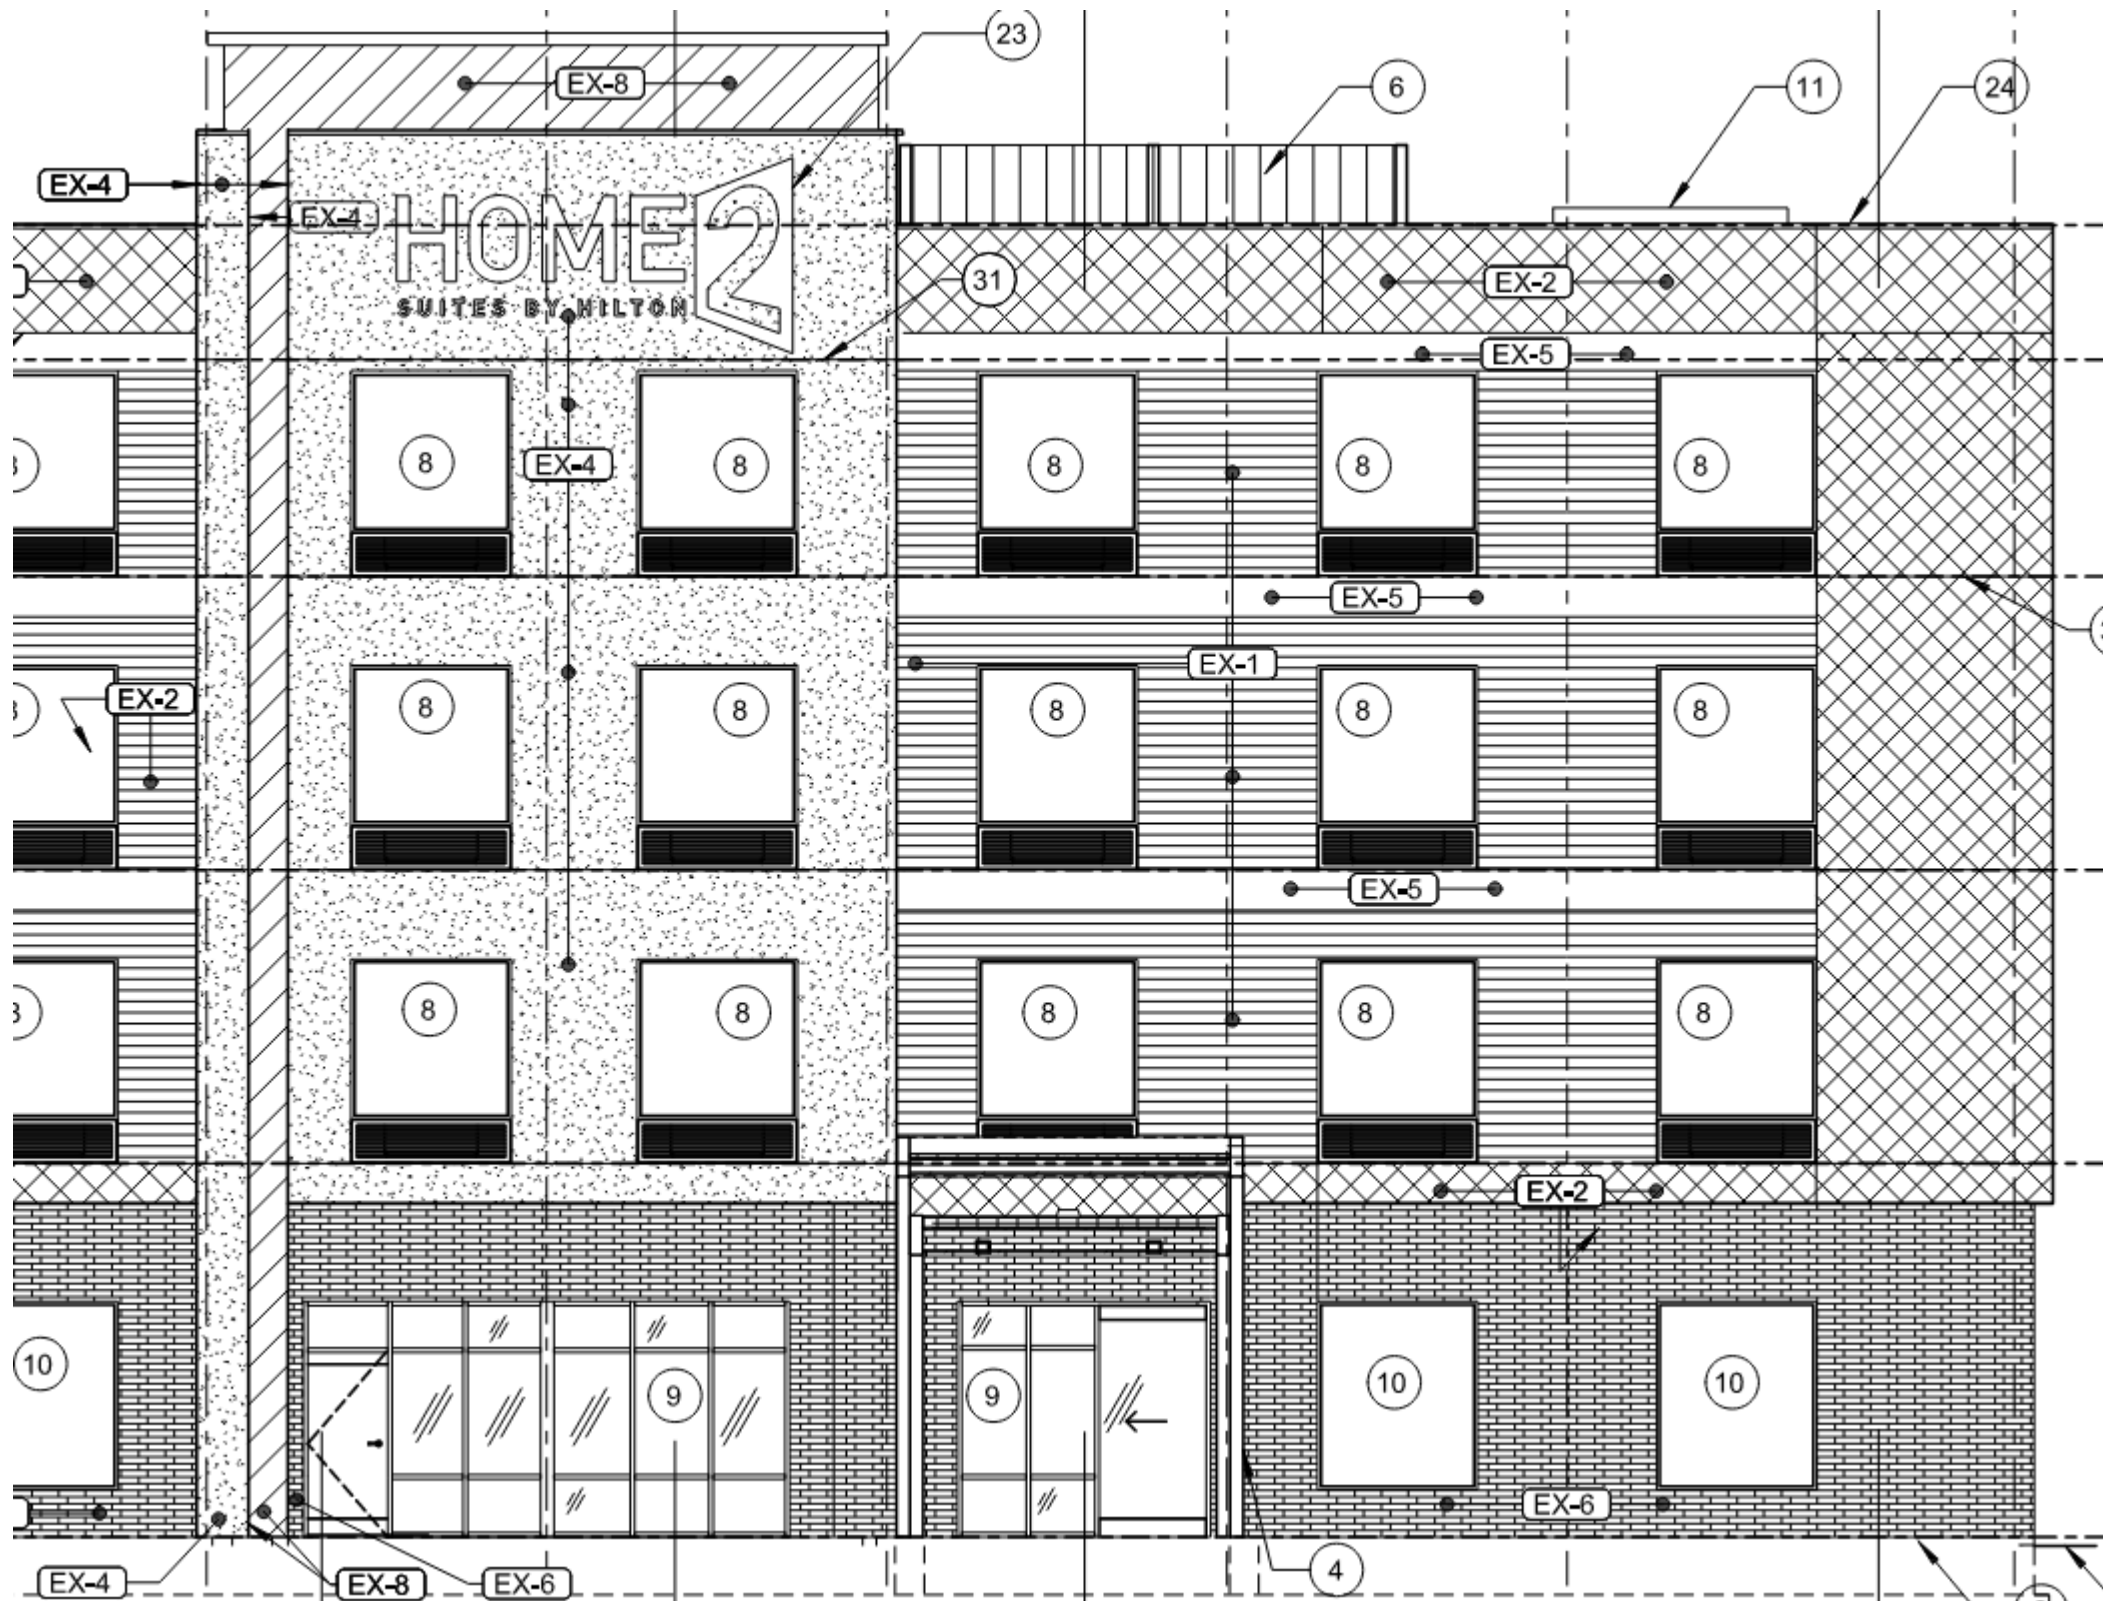

HOME2 SUITES | GREENWOOD, SC
INTERIOR DESIGN

INSPIRATION

SHERWIN WILLIAMS
EIDER WHITE SW7014
EX-2

SHERWIN WILLIAMS
GAUNTLET GREY
SW7019
EX-5

SHERWIN WILLIAMS
DORIAN GRAY
SW7017
EX-1, EX-3

BENJAMIN
MOORE FLOWER
POWER 398
EX-8

SHERWIN WILLIAMS
BLACK FOX SW7020
EX-4

COLOR / STYLE INTENT BASED ON
ELDORADO STONE LEDGECUT33
BEACH PEBBLE
EX-6

Exterior | Selections

ARCHITECTURAL ELEMENTS

-  **EX-1** ~~FIBER CEMENT LAP SIDING~~
wide band EIFS grove bands
-  **EX-2** EIFS
-  **EX-3** EIFS
-  **EX-4** EIFS
-  **EX-5** EIFS
-  **EX-6** BRICK VENEER
-  **EX-7** PORT COCHERE
-  **EX-8** EIFS

COLOR / STYLE INTENT BASED ON
ELDORADO STONE LEDGECUT33
BEACH PEBBLE
EX-6

Exterior | Selections