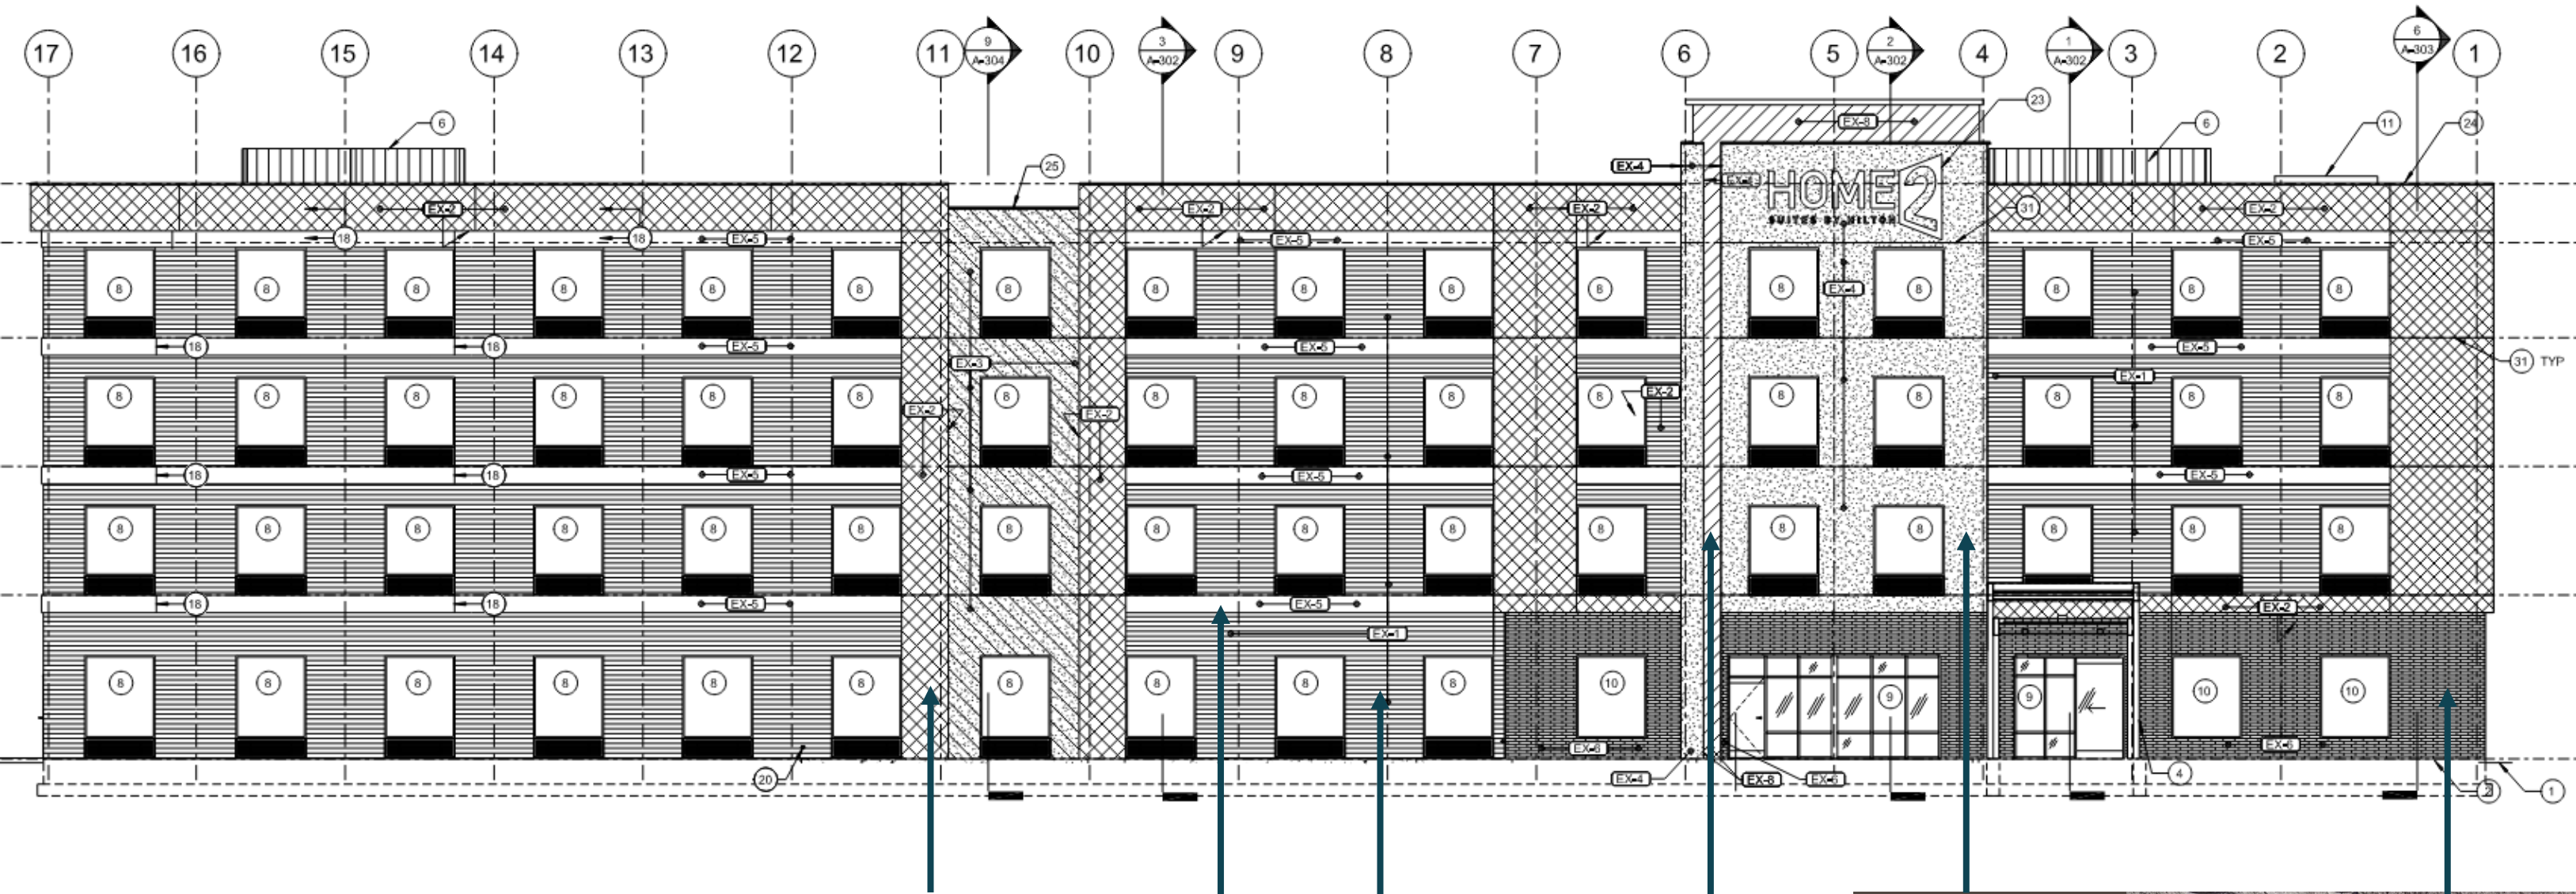

HOME2 SUITES | GREENWOOD, SC
INTERIOR DESIGN

INSPIRATION

SHERWIN WILLIAMS
EIDER WHITE SW7014
EX-2

SHERWIN WILLIAMS
GAUNTLET GREY
SW7019
EX-5

SHERWIN WILLIAMS
DORIAN GRAY
SW7017
EX-1, EX-3

BENJAMIN
MOORE FLOWER
POWER 398
EX-8

SHERWIN WILLIAMS
BLACK FOX SW7020
EX-4

COLOR / STYLE INTENT BASED ON
ELDORADO STONE LEDGECUT33
BEACH PEBBLE
EX-6

Exterior | Selections

ARCHITECTURAL ELEMENTS

-  **EX-1** ~~FIBER CEMENT LAP SIDING~~
wide band EIFS grove bands
-  **EX-2** EIFS
-  **EX-3** EIFS
-  **EX-4** EIFS
-  **EX-5** EIFS
-  **EX-6** BRICK VENEER
-  **EX-7** PORT COCHERE
-  **EX-8** EIFS

COLOR / STYLE INTENT BASED ON
ELDORADO STONE LEDGECUT33
BEACH PEBBLE
EX-6

Exterior | Selections